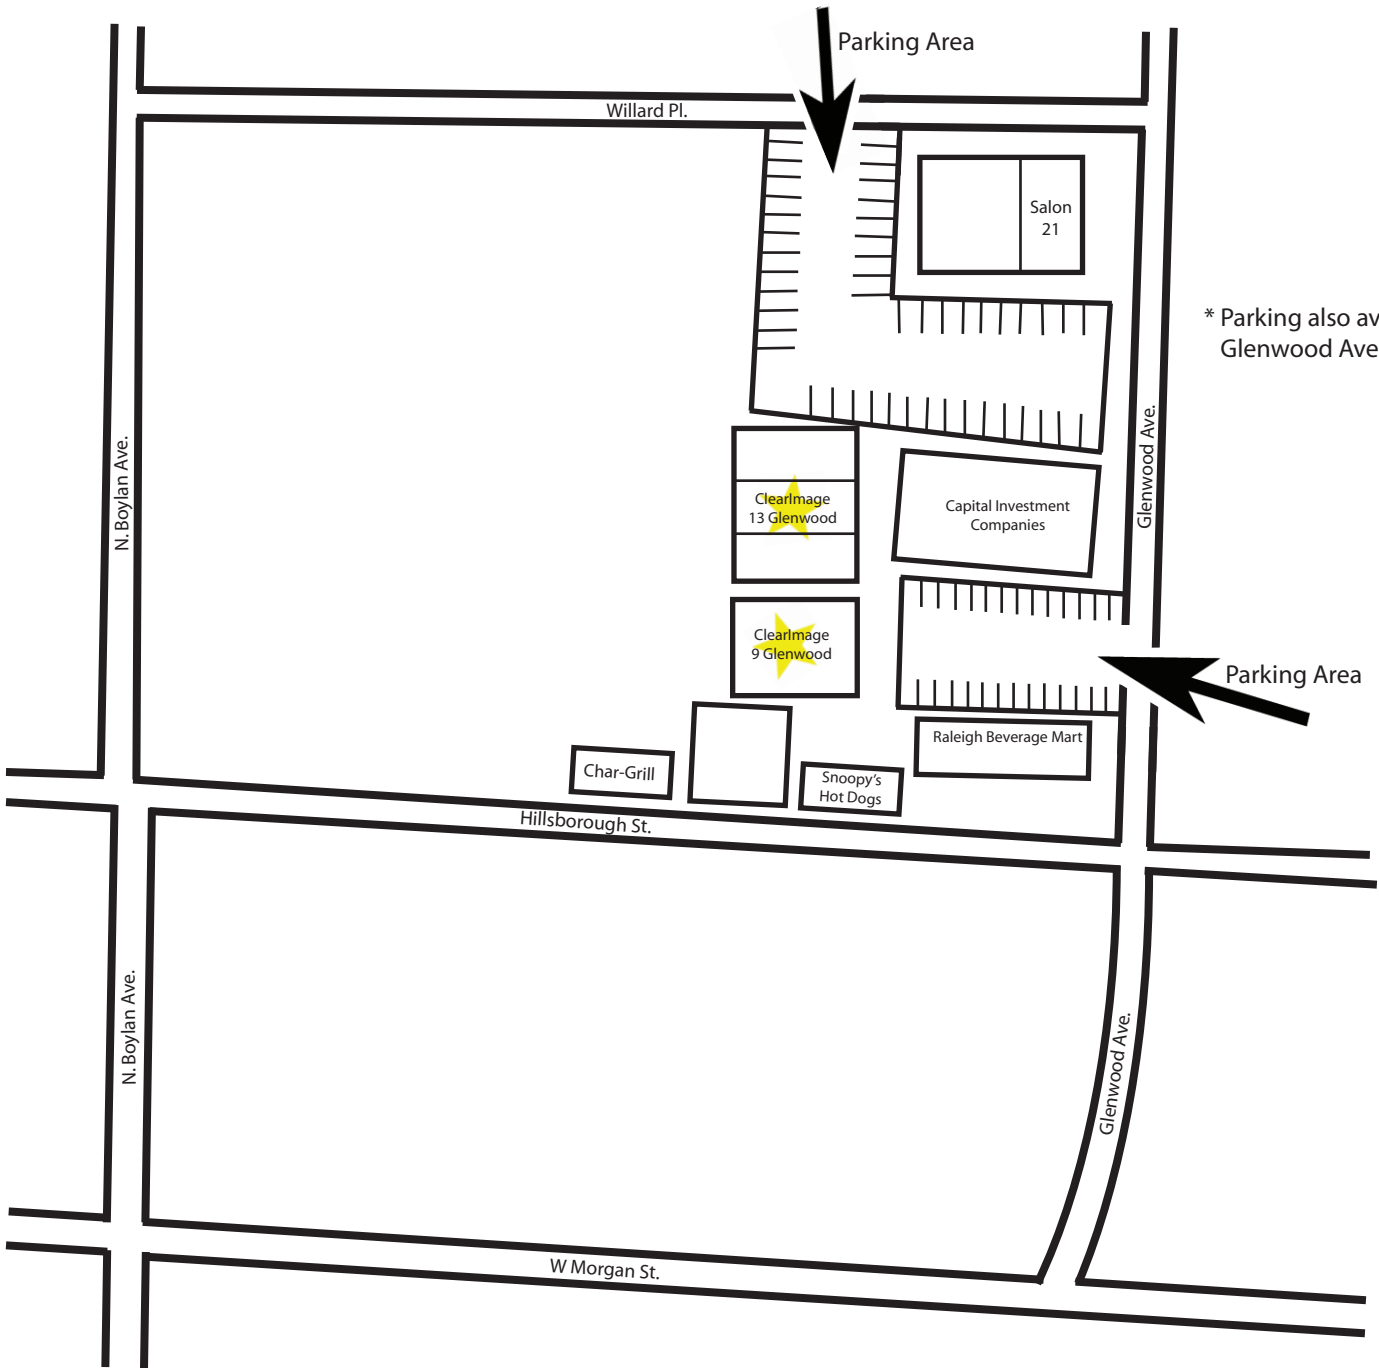

# Parking Map for ClearImage

9 Glenwood Ave. • Raleigh, NC 27603 • 919.863.2393

\* Parking also available along Glenwood Ave. and Willard Pl.